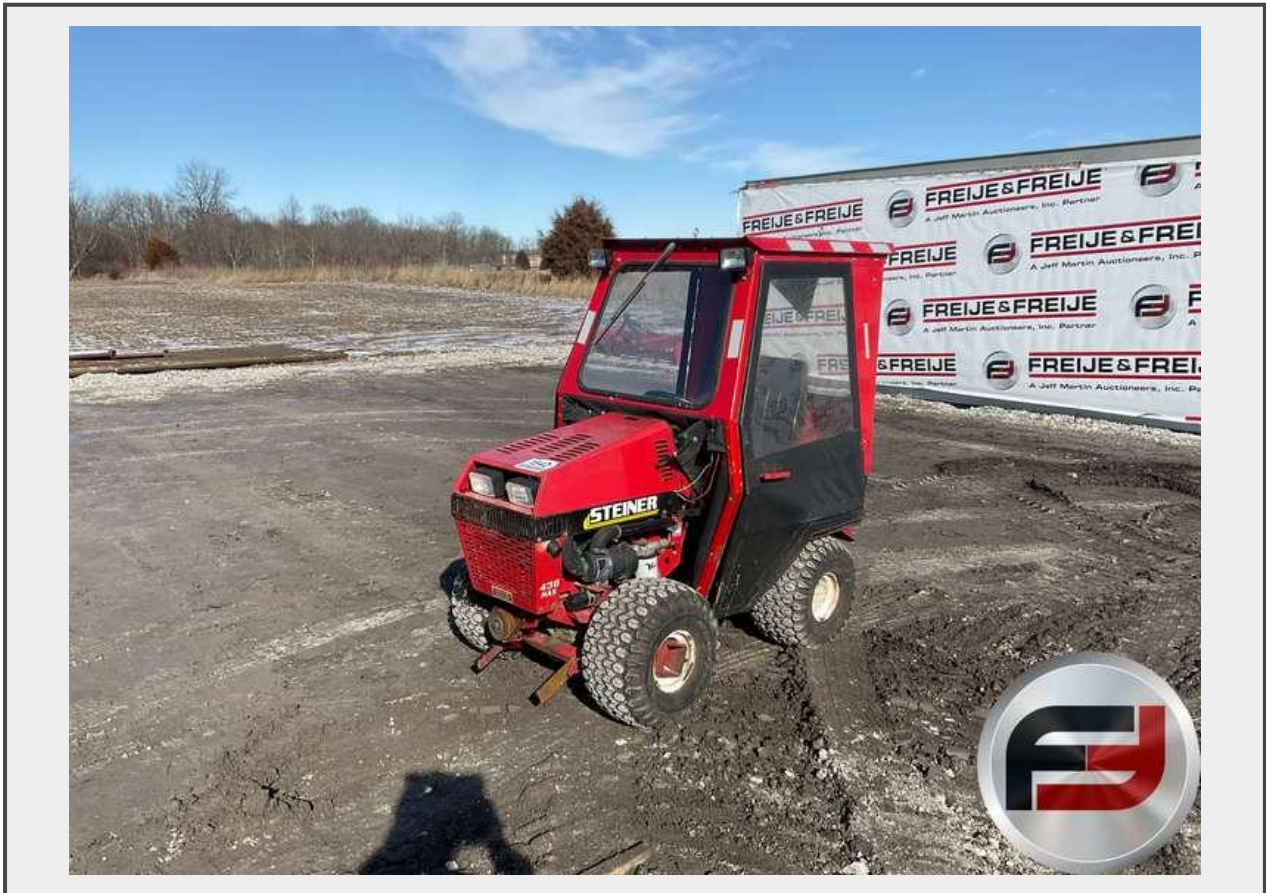

**Sale Name:** MIDWEST CONSTRUCTION & FARM EQUIPMENT PUBLIC AUCTION-  
FEBRUARY 4TH @ 9AM EST

**LOT 1542 - STEINER 430 MAX 4X4 TRACTOR SN: K7143**

**Description**

CAB, 3 CYL, GAS ENGINE

**Quantity:** 1

**FREIJE & FREIJE**