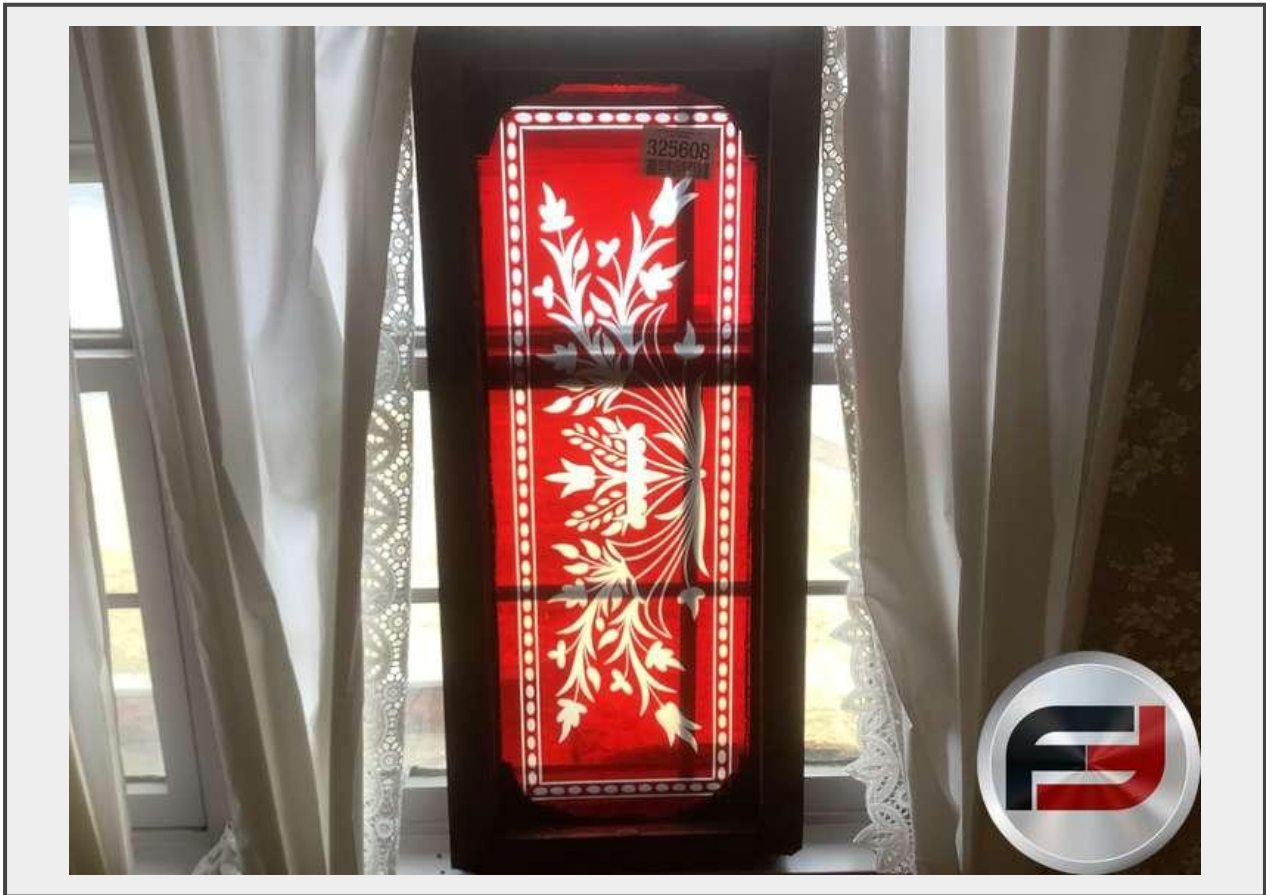

Sale Name: MULTI-PARCEL ONSITE REAL ESTATE AUCTION & PERSONAL PROPERTY-
MARCH 25TH @ 10:30 AM EST

LOT 65 - STAINED GLASS IN A WOODEN FRAME

Description

STAINED GLASS IN A WOODEN FRAME

Quantity: 1

FREIJE & FREIJE