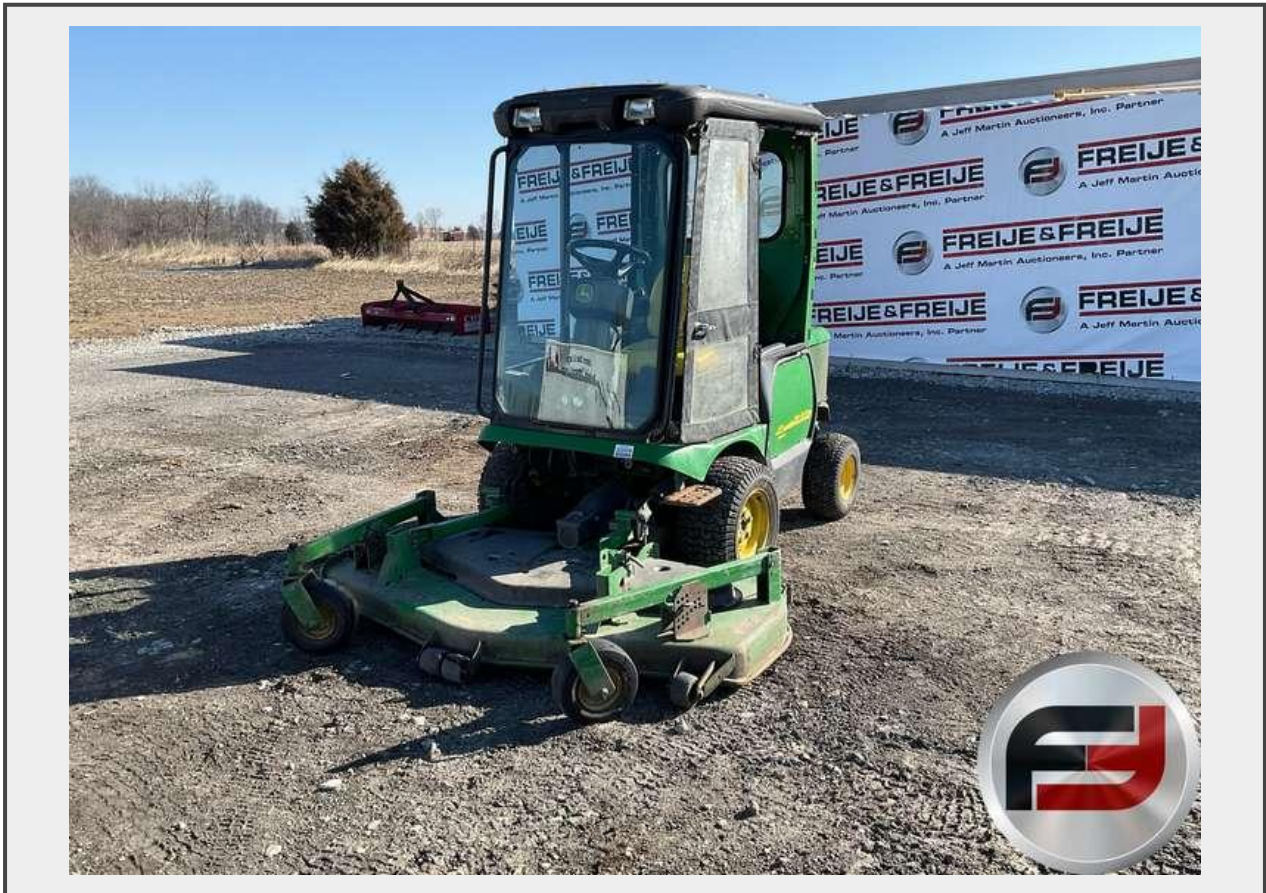

Sale Name: SPRING MIDWEST CONSTRUCTION & FARM EQUIPMENT AUCTION - THURSDAY APRIL 6TH @ 9AM ET

LOT 3269 - 2008 JOHN DEERE 1435 FRONT DECK SN: TC1435D080259

Description

72" DECK, SIDE DISCHARGE, HP: 23, 3 CYL , DIESEL, YANMAR ENGINE, HOUR METER READS: 378